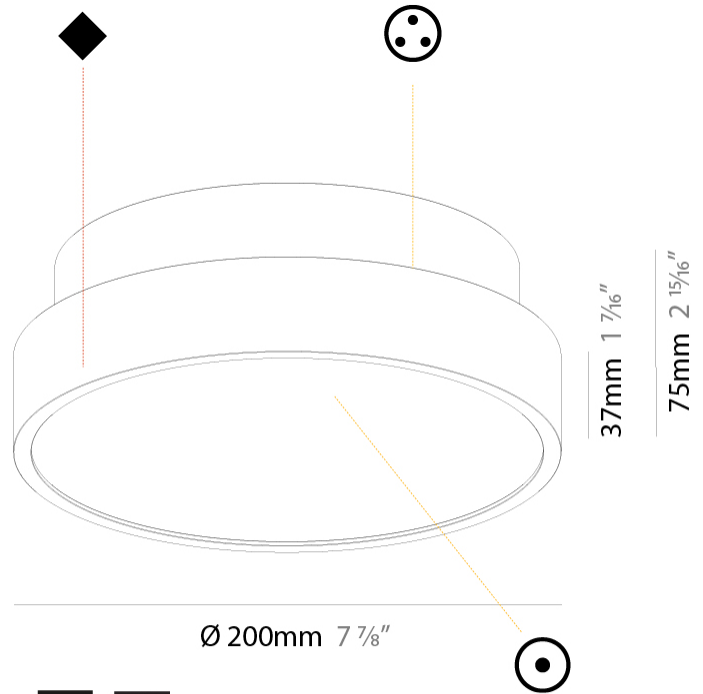

GENERAL

Series: Sign Diva
 Subseries: Sign Diva
 Brand: Prolicht
 Division: Architectural
 Mounting Type: Surface
 Mounting Location: Ceiling
 Subcategory: Ambient

PHYSICAL

Shape: Round
 Diameter (mm): 200
 Diameter (in): 7 7/8
 Height (mm): 75
 Height (in): 2 15/16
 Light Distribution: Direct / Indirect
 Weight (kg): 1.12
 Weight (lbs): 2.469
 Diffuser: Direct - PMMA - Opal/Micro-Prism/Sparkling Secret/Vintage Industrial with Shine Ring / Indirect - White/Yellow/Orange/Red/Blue/Green
 Fixture Finish: SSR / BKV / CWI / CRY / HAB / LAG / UFT / ITA / RUA / RUR / MIC / FTG / MYG / TWT / LOD / PUS / FRO / FUP / KIA / POP / BLS / SPG / MEY / GOH / GUM / CHC / COM / ABZ / JAG / OBR / MOS / ROR
 Fixture Material: Extruded Aluminum / Steel

LED

Color Temperature (*K): 3000 / 3500 / 4000
 Max. Delivered Lumen (lm): 1100 / 1117 / 1140
 CRI: >90 CRI
 Lamp Life (hrs): 50000

OPTICAL

RATINGS AND CERTIFICATIONS

Certified By: Certified for North American Standards
 IP rating: IP20

GENERAL

Series: Sign Diva
 Subseries: Sign Diva Korona
 Brand: Prolicht
 Division: Architectural
 Mounting Type: Surface
 Mounting Location: Ceiling
 Subcategory: Ambient

PHYSICAL

Shape: Round
 Diameter (mm): 200
 Diameter (in): 7 7/8
 Height (mm): 89
 Height (in): 3 1/2
 Light Distribution: Direct / Indirect
 Weight (kg): 1.261
 Weight (lbs): 2.78
 Diffuser: [Direct - PMMA - Opal/Micro-Prism/Sparkling Secret/Vintage Industrial / Indirect - White/Yellow/Orange/Red/Blue/Green](#)
 Fixture Finish: [SSR / BKV / CWI / CRY / HAB / LAG / UFT / ITA / RUA / RUR / MIC / FTG / MYG / TWT / LOD / PUS / FRO / FUP / KIA / POP / BLS / SPG / MEY / GOH / GUM / CHC / COM / ABZ / JAG / OBR / MOS / ROR](#)
 Fixture Material: Extruded Aluminum / Steel