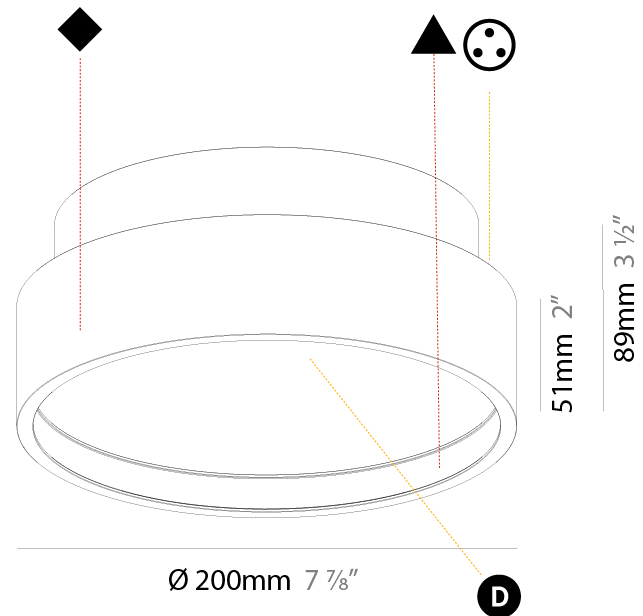

GENERAL

Series: Sign Diva
Subseries: Sign Diva Korona
Brand: Prolicht
Division: Architectural
Mounting Type: Surface
Mounting Location: Ceiling
Subcategory: Ambient

PHYSICAL

Shape: Round
Diameter (mm): 200
Diameter (in): 7 7/8
Height (mm): 89
Height (in): 3 1/2
Light Distribution: Direct / Indirect
Weight (kg): 1.261
Weight (lbs): 2.78
Diffuser: [Direct - PMMA - Opal/Micro-Prism/Sparkling Secret/Vintage Industrial / Indirect - White/Yellow/Orange/Red/Blue/Green](#)
Fixture Finish: [SSR / BKV / CWI / CRY / HAB / LAG / UFT / ITA / RUA / RUR / MIC / FTG / MYG / TWT / LOD / PUS / FRO / FUP / KIA / POP / BLS / SPG / MEY / GOH / GUM / CHC / COM / ABZ / JAG / OBR / MOS / ROR](#)
Fixture Material: Extruded Aluminum / Steel

ELECTRICAL

Lamp Type: LED (Zhaga Standard)
Input Wattage (W): 12.1
Total Output Wattage (W): 11
Dimming: [Tri-Mode (Non-Dimming and Phase Dimming (120Vac only) and 0-10V Dimming)](#)
Driver Included: Yes
Driver Location: Integrated
Driver Type: Constant Current - Universal
Driver Class: Class 2
Input Voltage (V): 120 - 277
Constant Current (MA): 350

LED

Color Temperature (°K): [3000 / 3500 / 4000](#)
Max. Delivered Lumen (lm): [1100 / 1117 / 1140](#)
CRI: >90 CRI
Lamp Life (hrs): 50000

OPTICAL

RATINGS AND CERTIFICATIONS

Certified By: Certified for North American Standards
IP rating: IP20