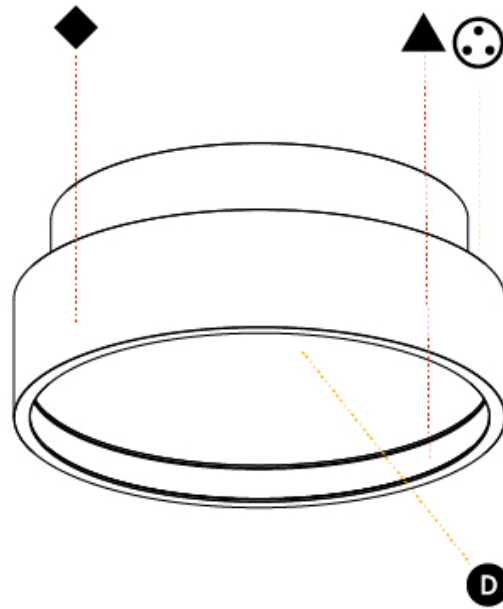

SIGN DIVA KORONA SURFACE

A3D095-

PROJECT _____

TYPE _____

SPECIFIER _____

QUANTITY _____

DATE _____

A